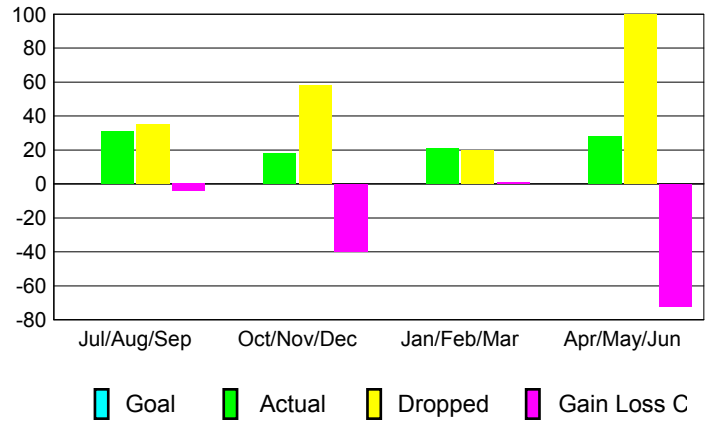

GMT: **DOMENICO MESSINA**

Location: **ITALY**

GMT CA: **4**

CLUBS

Month	New Club Goal	Actual New Clubs	Actual Dropped Clubs	Gain/Loss of Clubs
2012-2013				
Jul/Aug/Sep		0	0	0
Oct/Nov/Dec		0	0	0
Jan/Feb/Mar		0	0	0
Apr/May/Jun		0	0	0
Totals		0	0	0

Club Results 2012-2013

Goal, New, Dropped, Gain/Loss

YTD Status Quo Clubs 2012-2013

Status Quo Clubs Compared to Status Quo Members

Club Gain/Loss 2012-2013

MEMBERSHIP

Month	Net Memb Goal	Actual New Memb	Actual Dropped Memb	Gain/Loss of Memb
2012-2013				
Jul/Aug/Sep		31	35	-4
Oct/Nov/Dec		18	58	-40
Jan/Feb/Mar		21	20	1
Apr/May/Jun		28	100	-72
Totals		98	213	-115

Membership Results 2012-2013

Goal, New, Dropped, Gain/Loss

Gender Comparison 2012-2013

Membership Gain/Loss 2012-2013